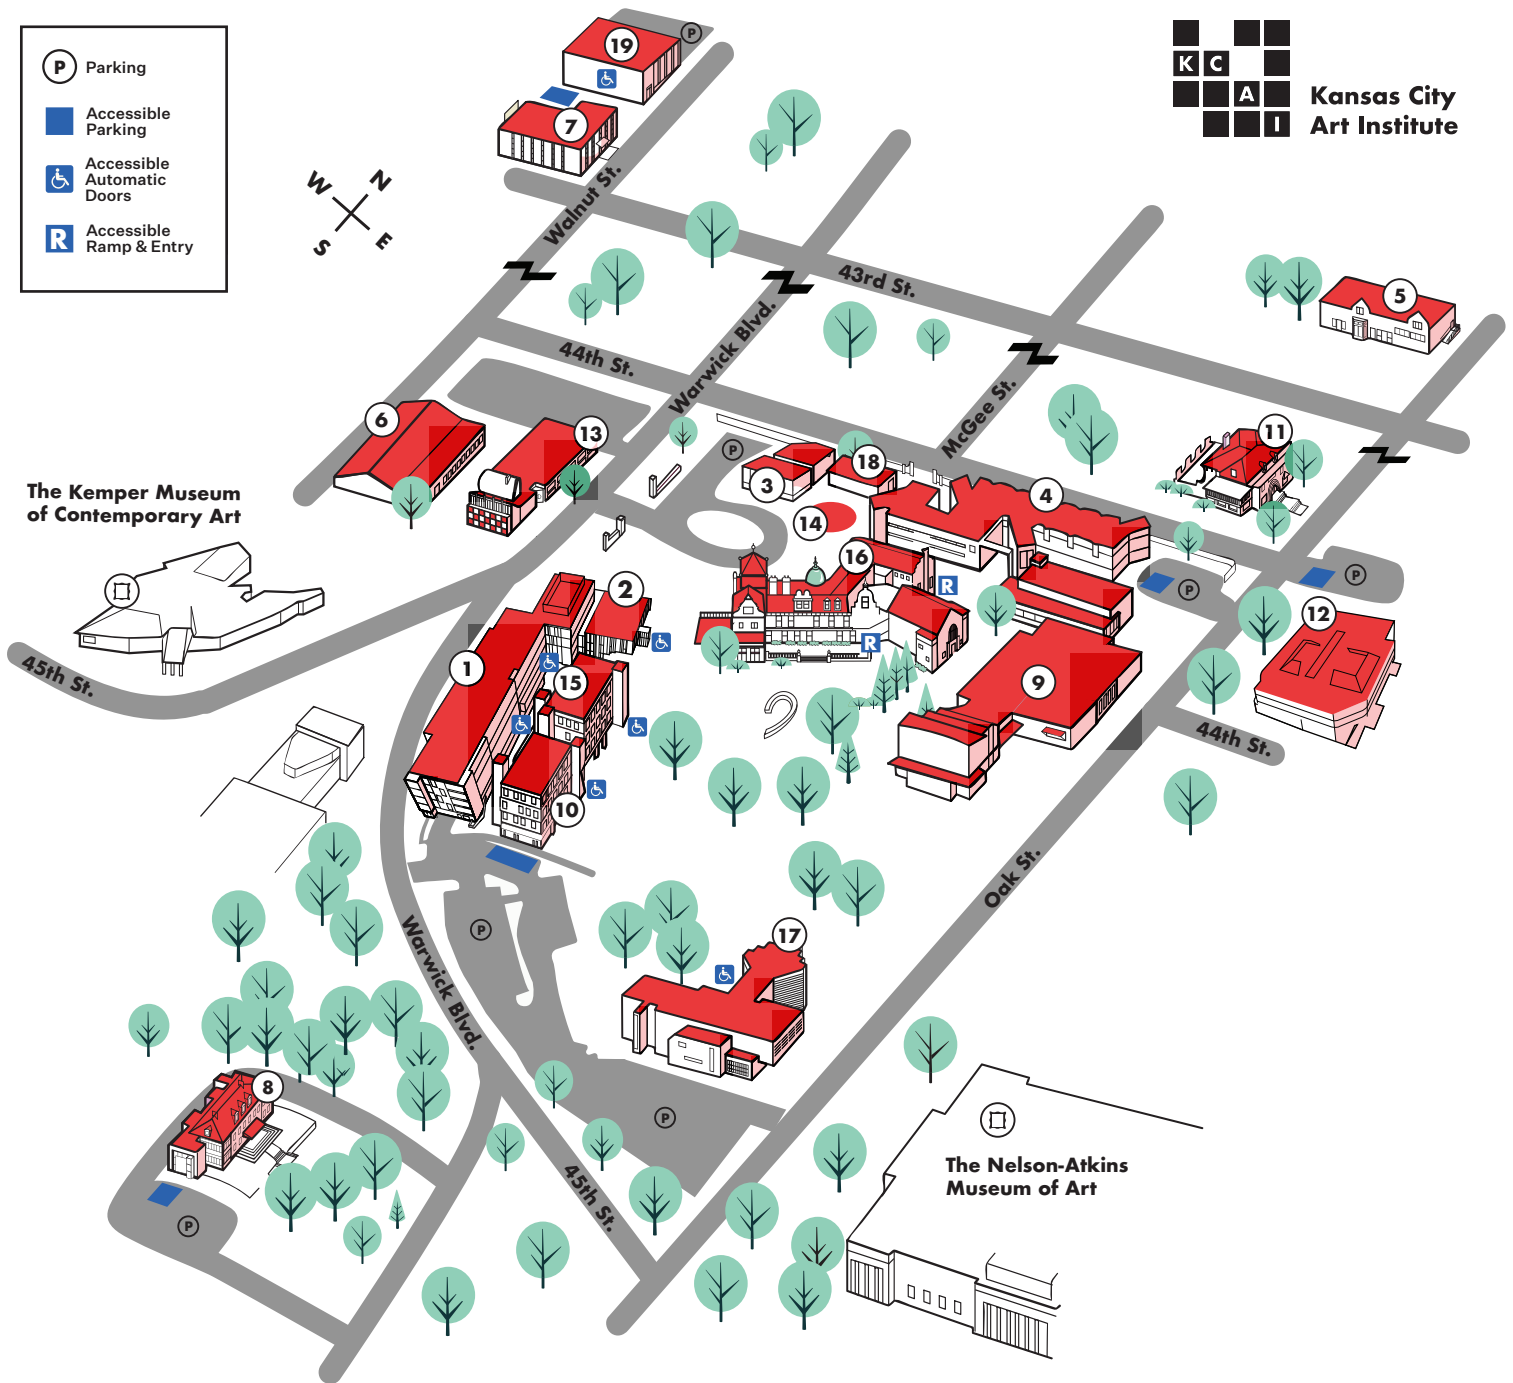

P Parking

■ Accessible Parking

♿ Accessible Automatic Doors

R Accessible Ramp & Entry

- 1. Barbara Marshall Residence Hall**
 - Campus Security
 - Sherman Family Student Union
- 2. Café Nerman and Wylie Dining**
- 3. David T. Beals III Studios for Art and Technology**
- 4. East Building**
 - Central Shop
 - Filmmaking
 - Photography
 - Printmaking
- 5. Foundation North**
- 6. Foundation West**
- 7. H&R Block Artspace**

- 8. Janes Library & Learning Center**
 - Campus Technology
 - Computer Lab
- 9. Junius B. Irving Design Studios**
 - Graphic Design
 - Irving Amphitheater
 - Product Design
- 10. KCAI Underground**
 - Art Supply Store
 - Mail Room
 - Print Center
- 11. Mineral Hall**
 - Herb Kohn Center for Social Practice
- 12. Paul and Linda DeBruce Hall**
 - Entrepreneurial Studies
 - Liberal Arts

- Ronald Cattelino Center for Student Services
 - Academic Advising
 - Counseling Services
 - Dean of Students
 - Disability and Academic Support Services
 - Financial Aid
 - Registrar
- 13. Richard J. Stern Ceramics Studios**
 - Ceramics
 - Facilities (lower level)
- 14. Rowland Commons**
- 15. Tony Jones Studios for Animation & Illustration**
 - Animation
 - Illustration
 - KCAI Gallery

- 16. Vanderslice Hall**
 - Academic Affairs
 - Admissions Welcome Center
 - Advancement
 - Alumni Relations
 - Business Office
 - Communications
 - Epperson Auditorium
 - Human Resources
 - President's Office
 - Professional Practice Center
- 17. William T. Kemper Painting Studios**
 - Lester Goldman Gallery
- 18. William Volker Sculpture Studios**
 - Sculpture
- 19. The Warehouse**
 - Fiber